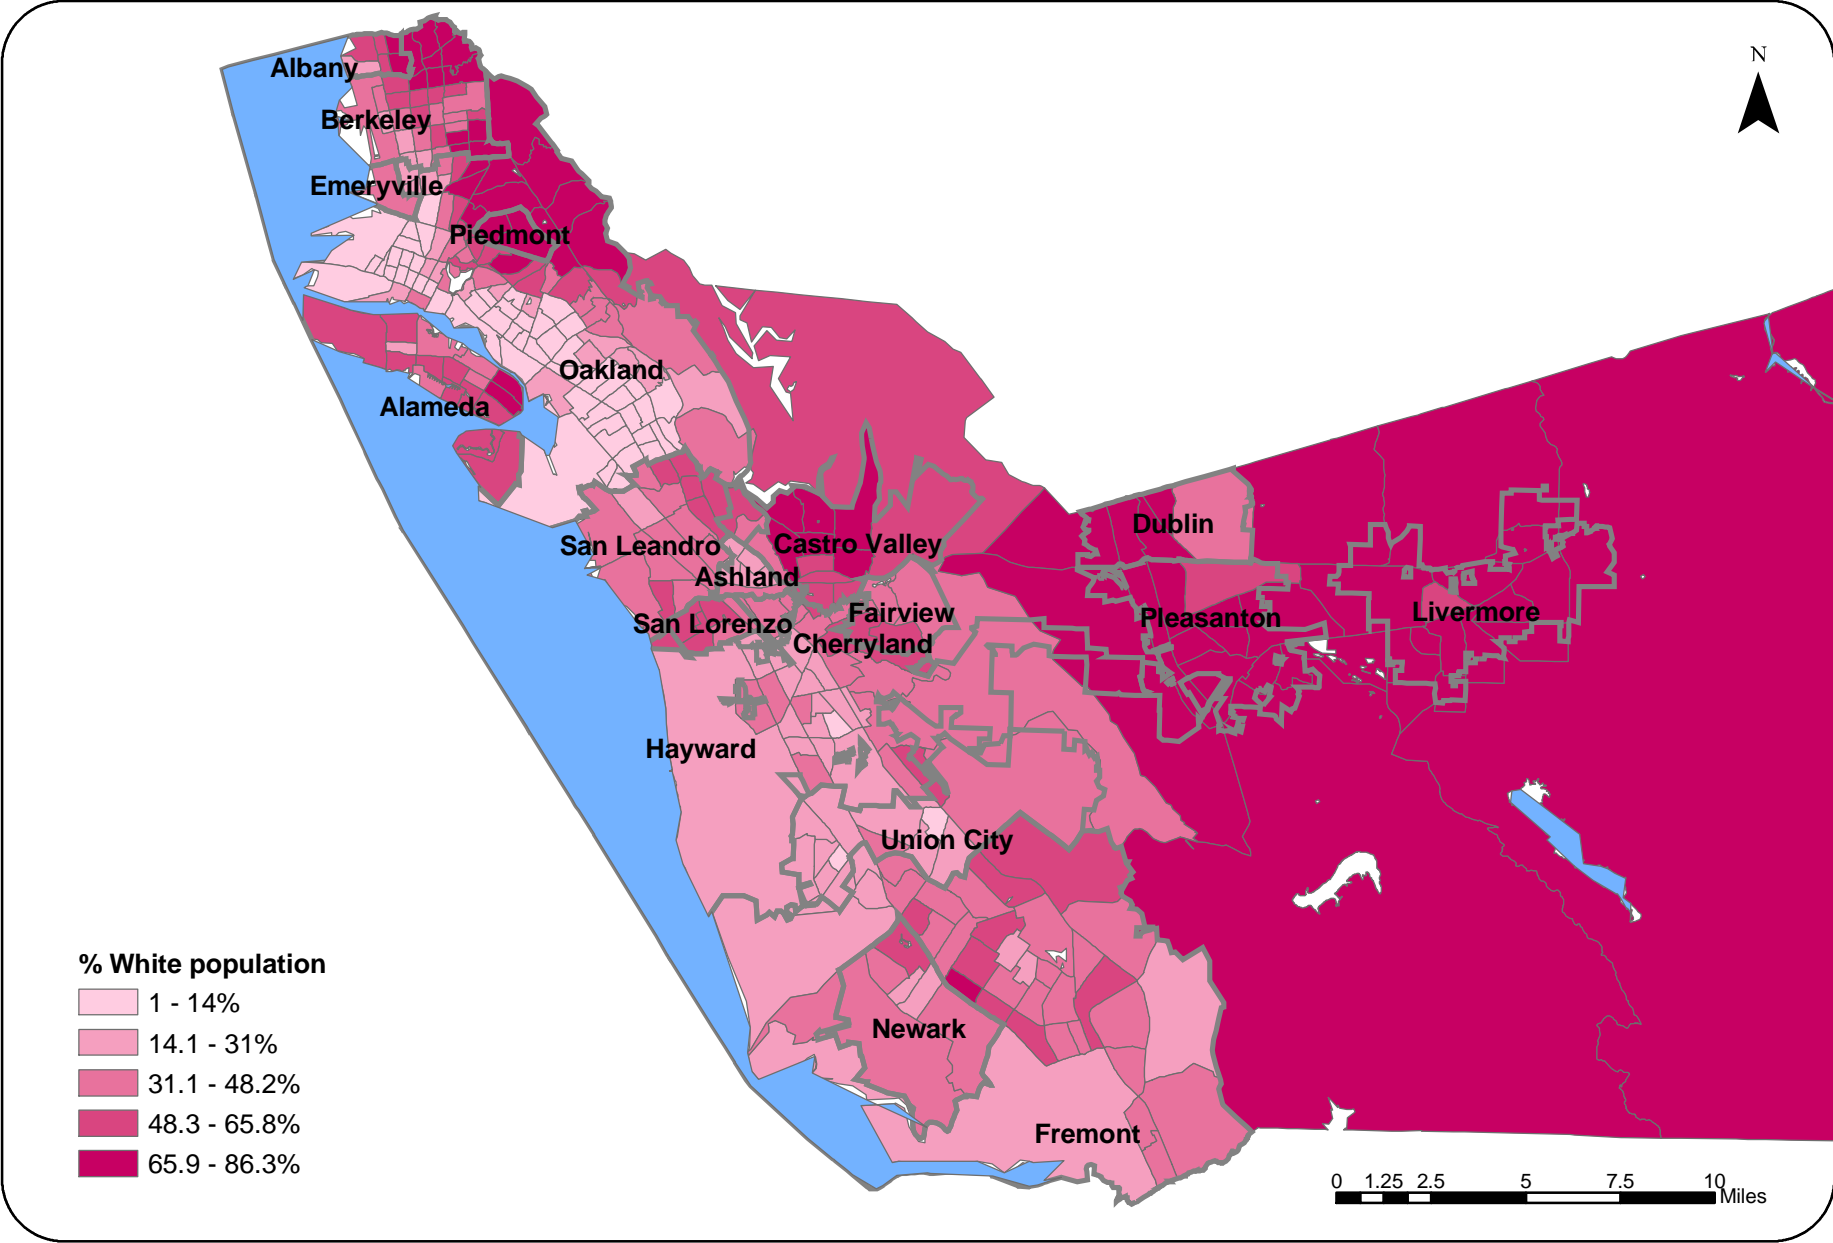

Percent of White Population by Census Tract, Alameda County

Prepared for www.infoalamedacounty.org by Urban Strategies Council, Nov. 17, 2005

Source: 2000 Census