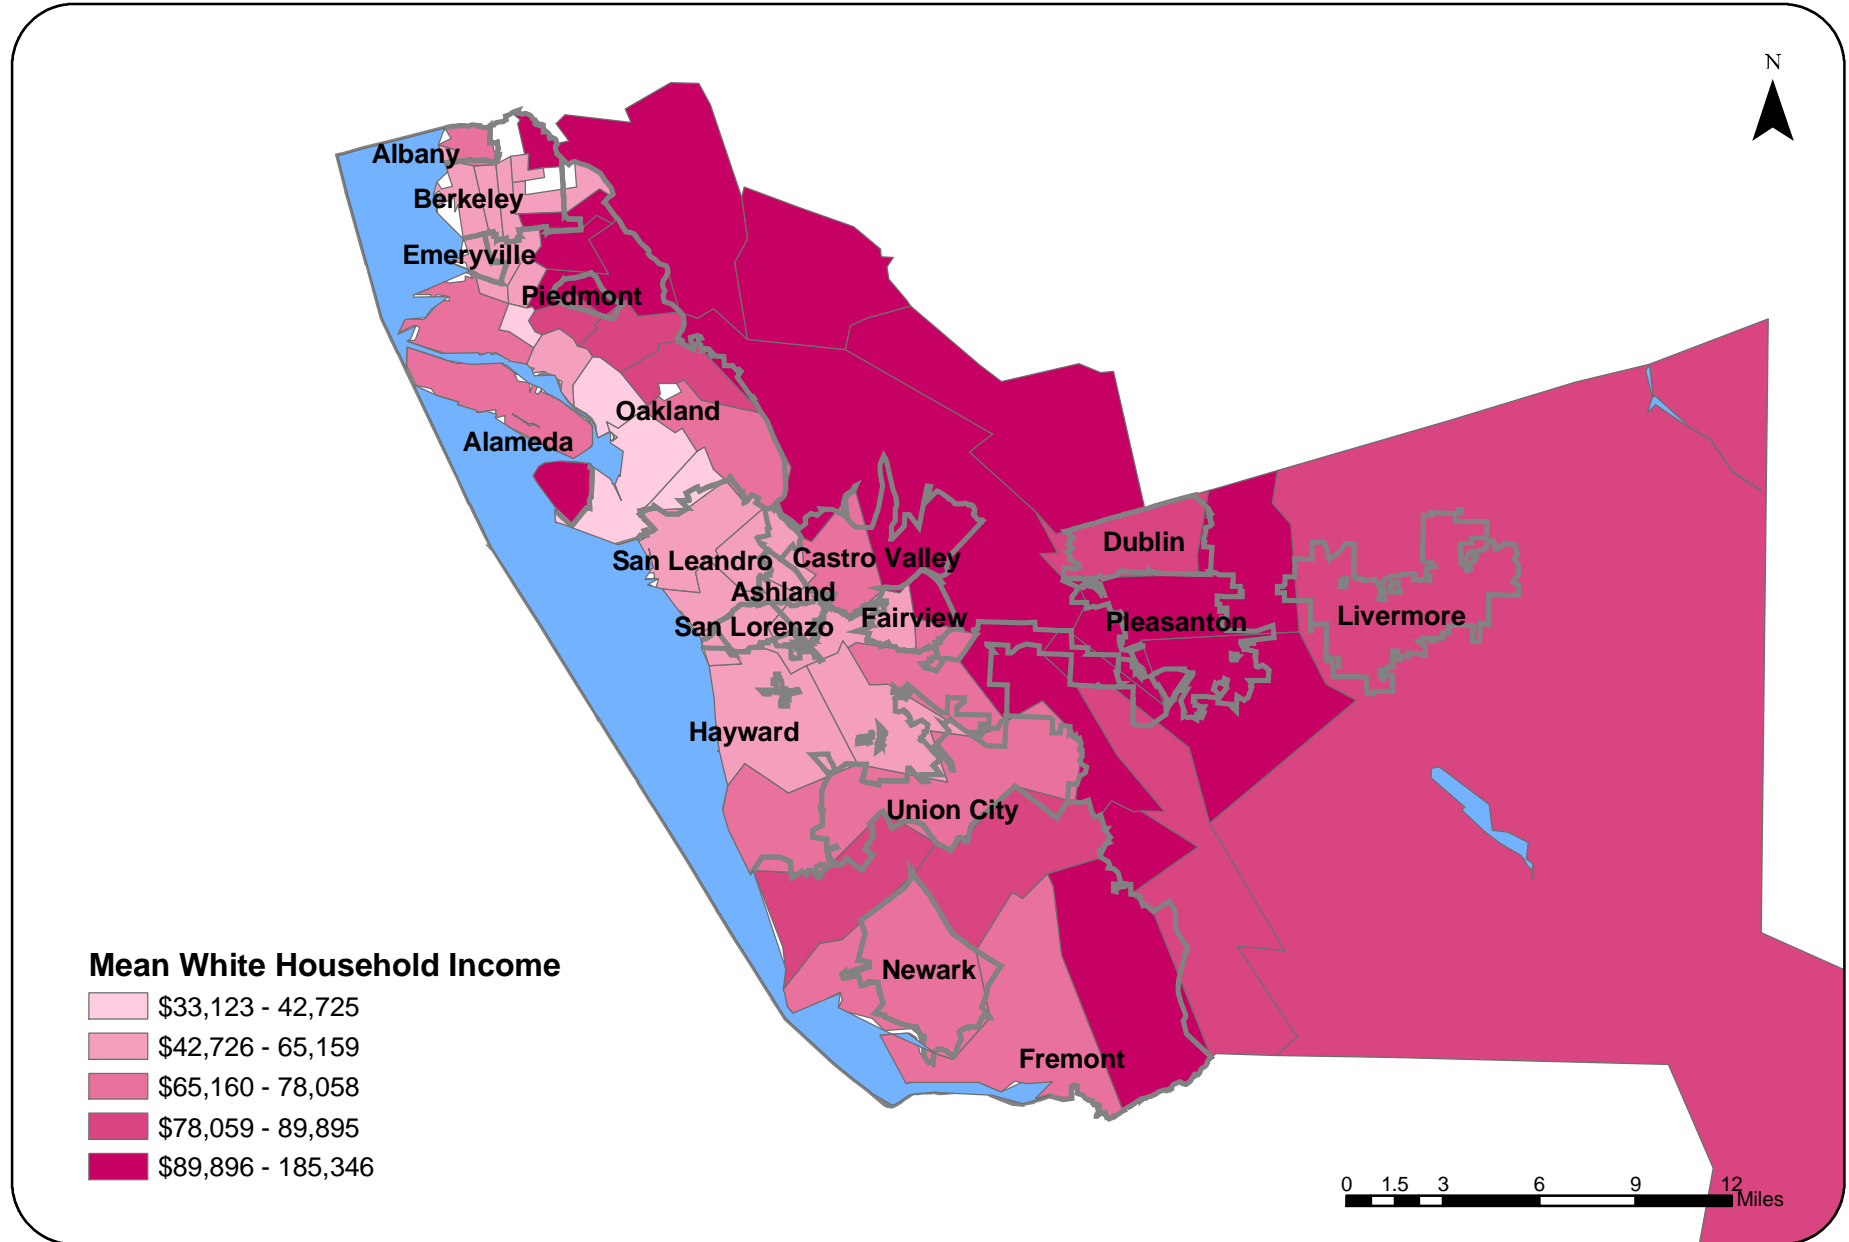

Mean White Household Income by Zip Code, Alameda County

Prepared for www.infoalamedacounty.org by Urban Strategies Council, Nov. 17, 2005

Source: 2000 Census