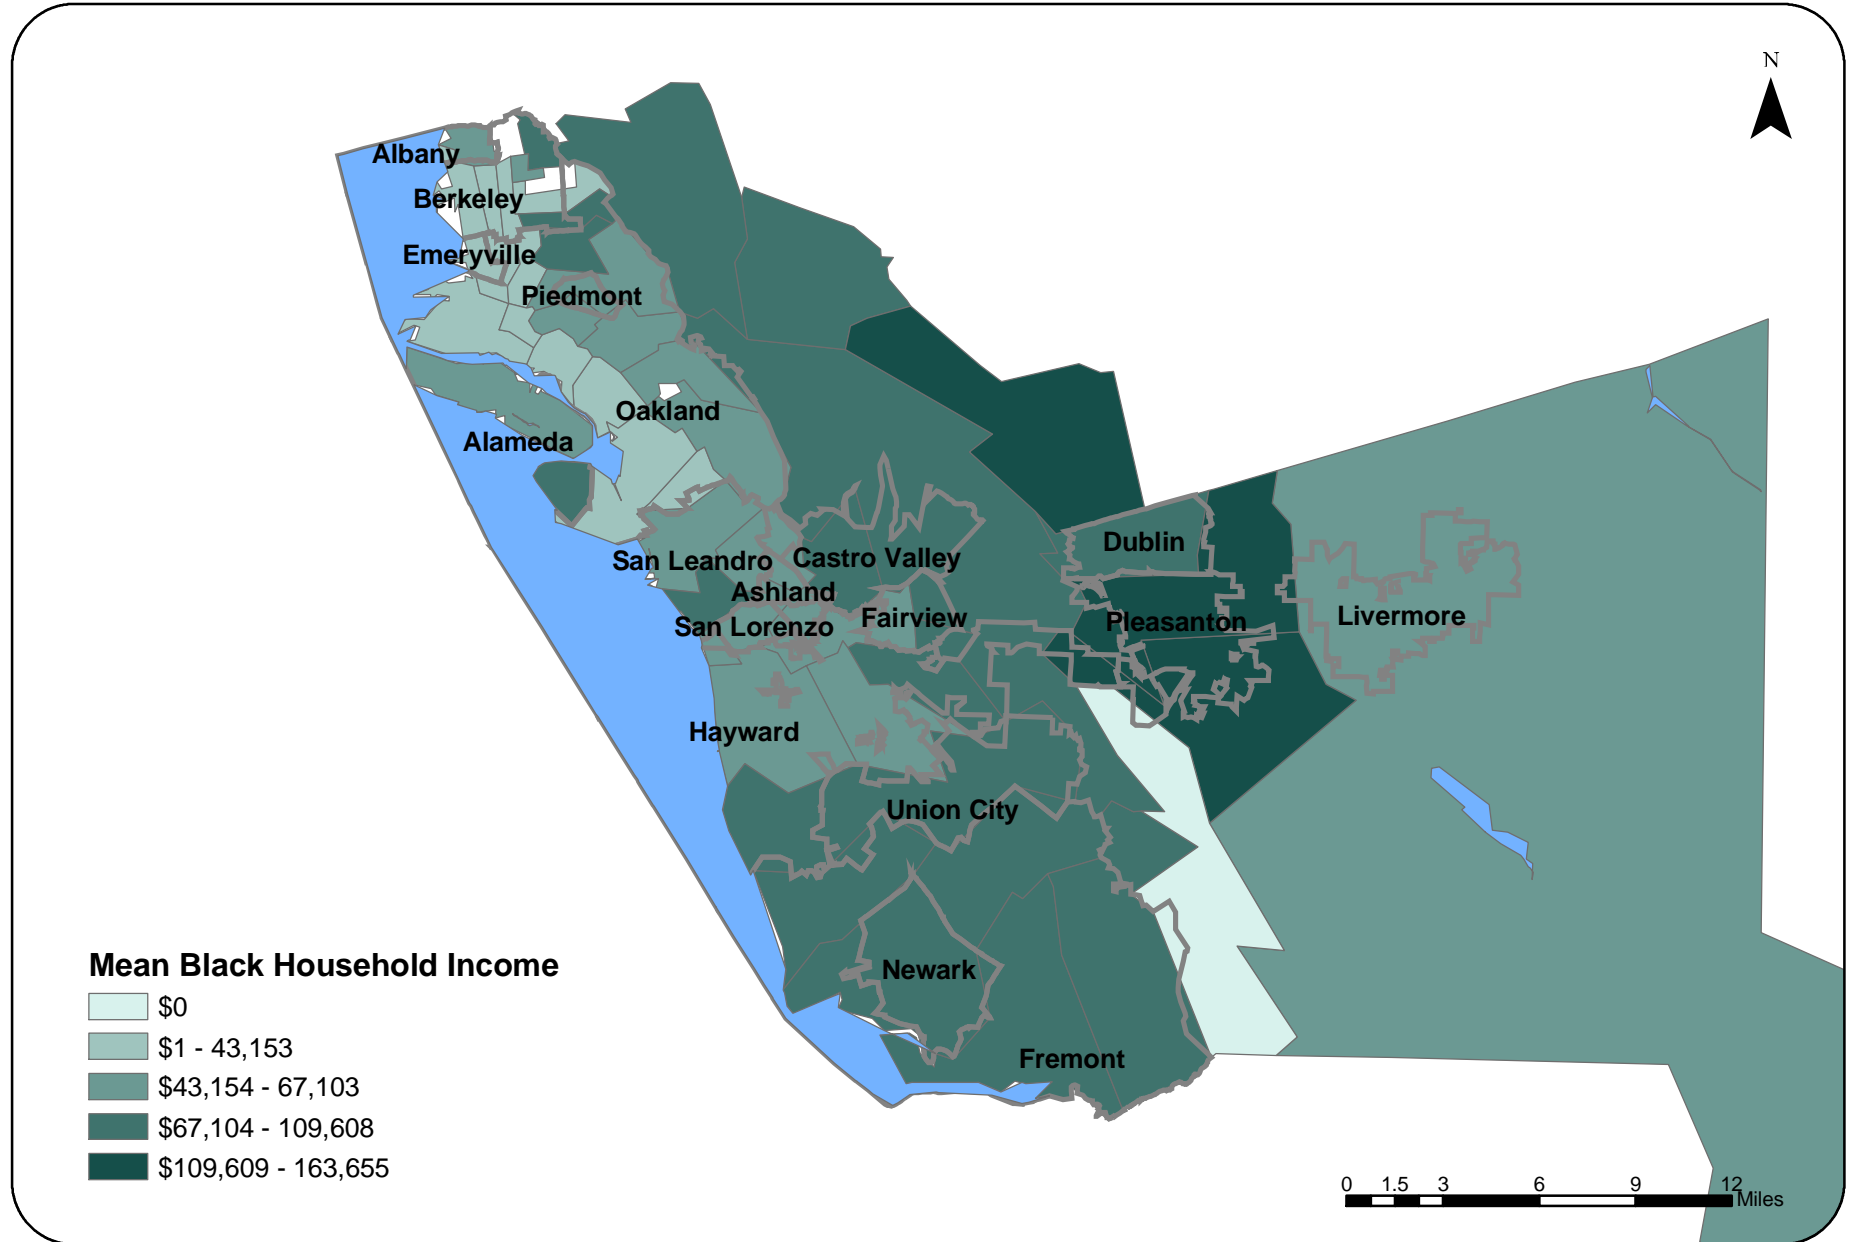

Mean Black Household Income by Zip Code, Alameda County

Prepared for www.infoalamedacounty.org by Urban Strategies Council, Nov. 17, 2005

Source: 2000 Census