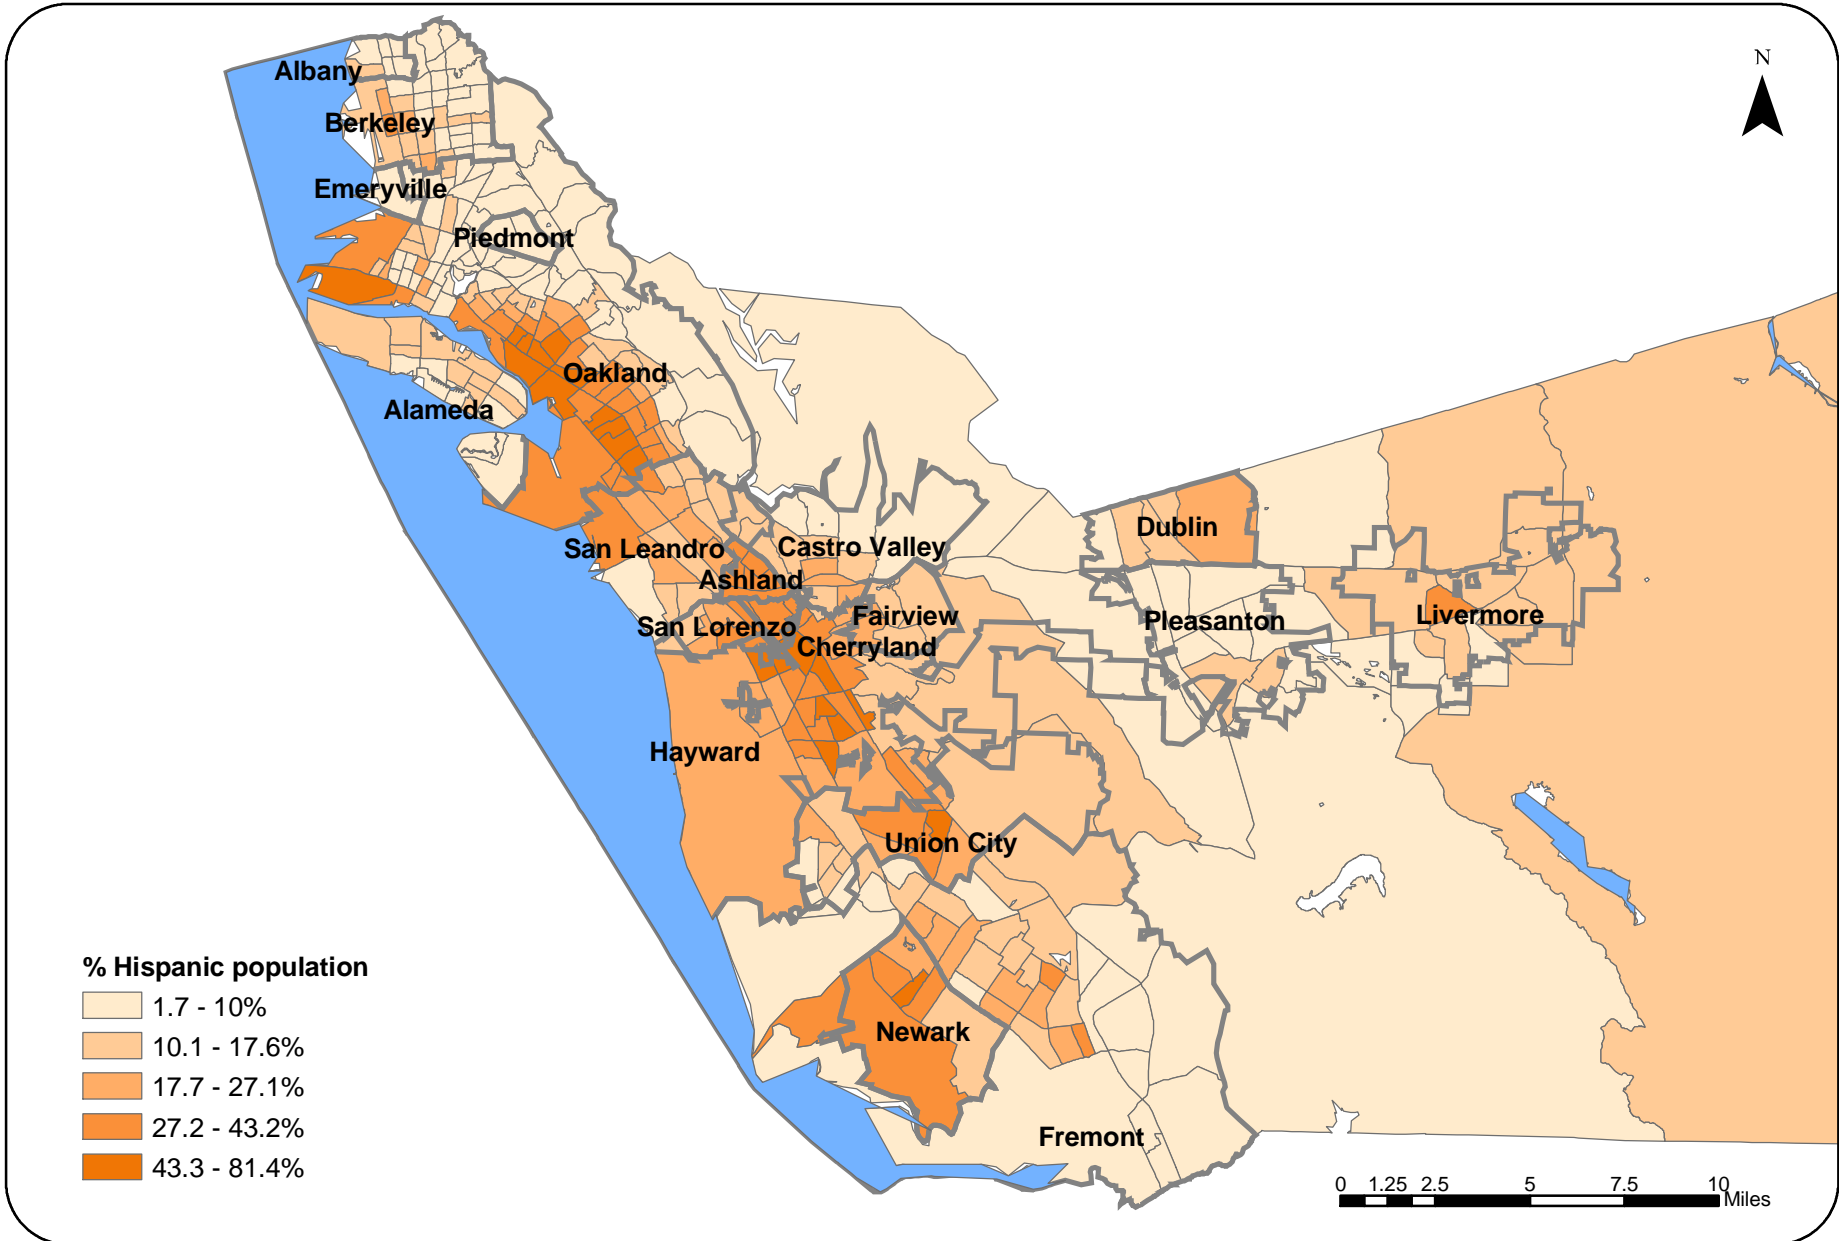

# Percent of Hispanic Population by Census Tract, Alameda County

Prepared for [www.infoalamedacounty.org](http://www.infoalamedacounty.org) by Urban Strategies Council, Nov. 17, 2005

Source: 2000 Census