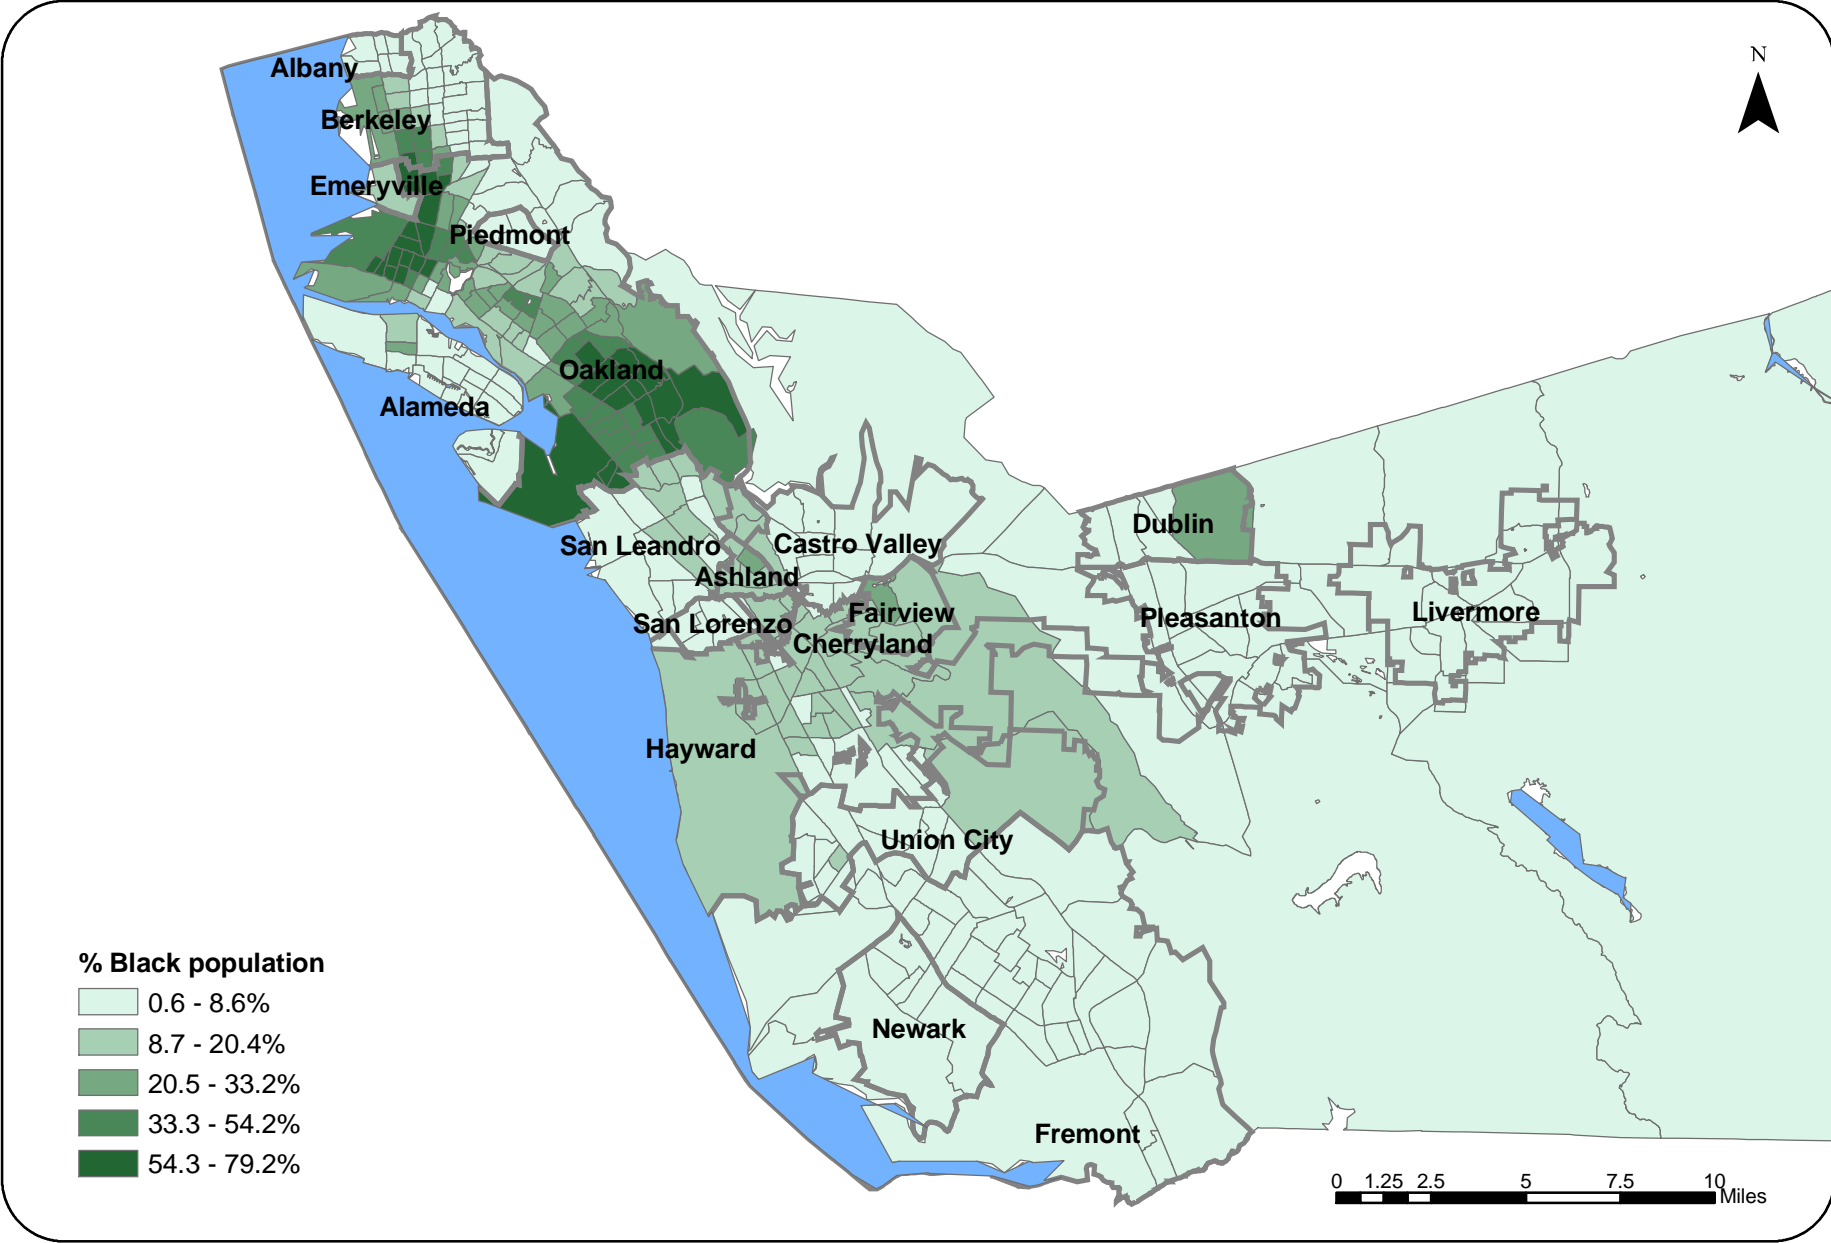

# Percent of Black Population by Census Tract, Alameda County

Prepared for [www.infoalamedacounty.org](http://www.infoalamedacounty.org) by Urban Strategies Council, Nov. 17, 2005

Source: 2000 Census