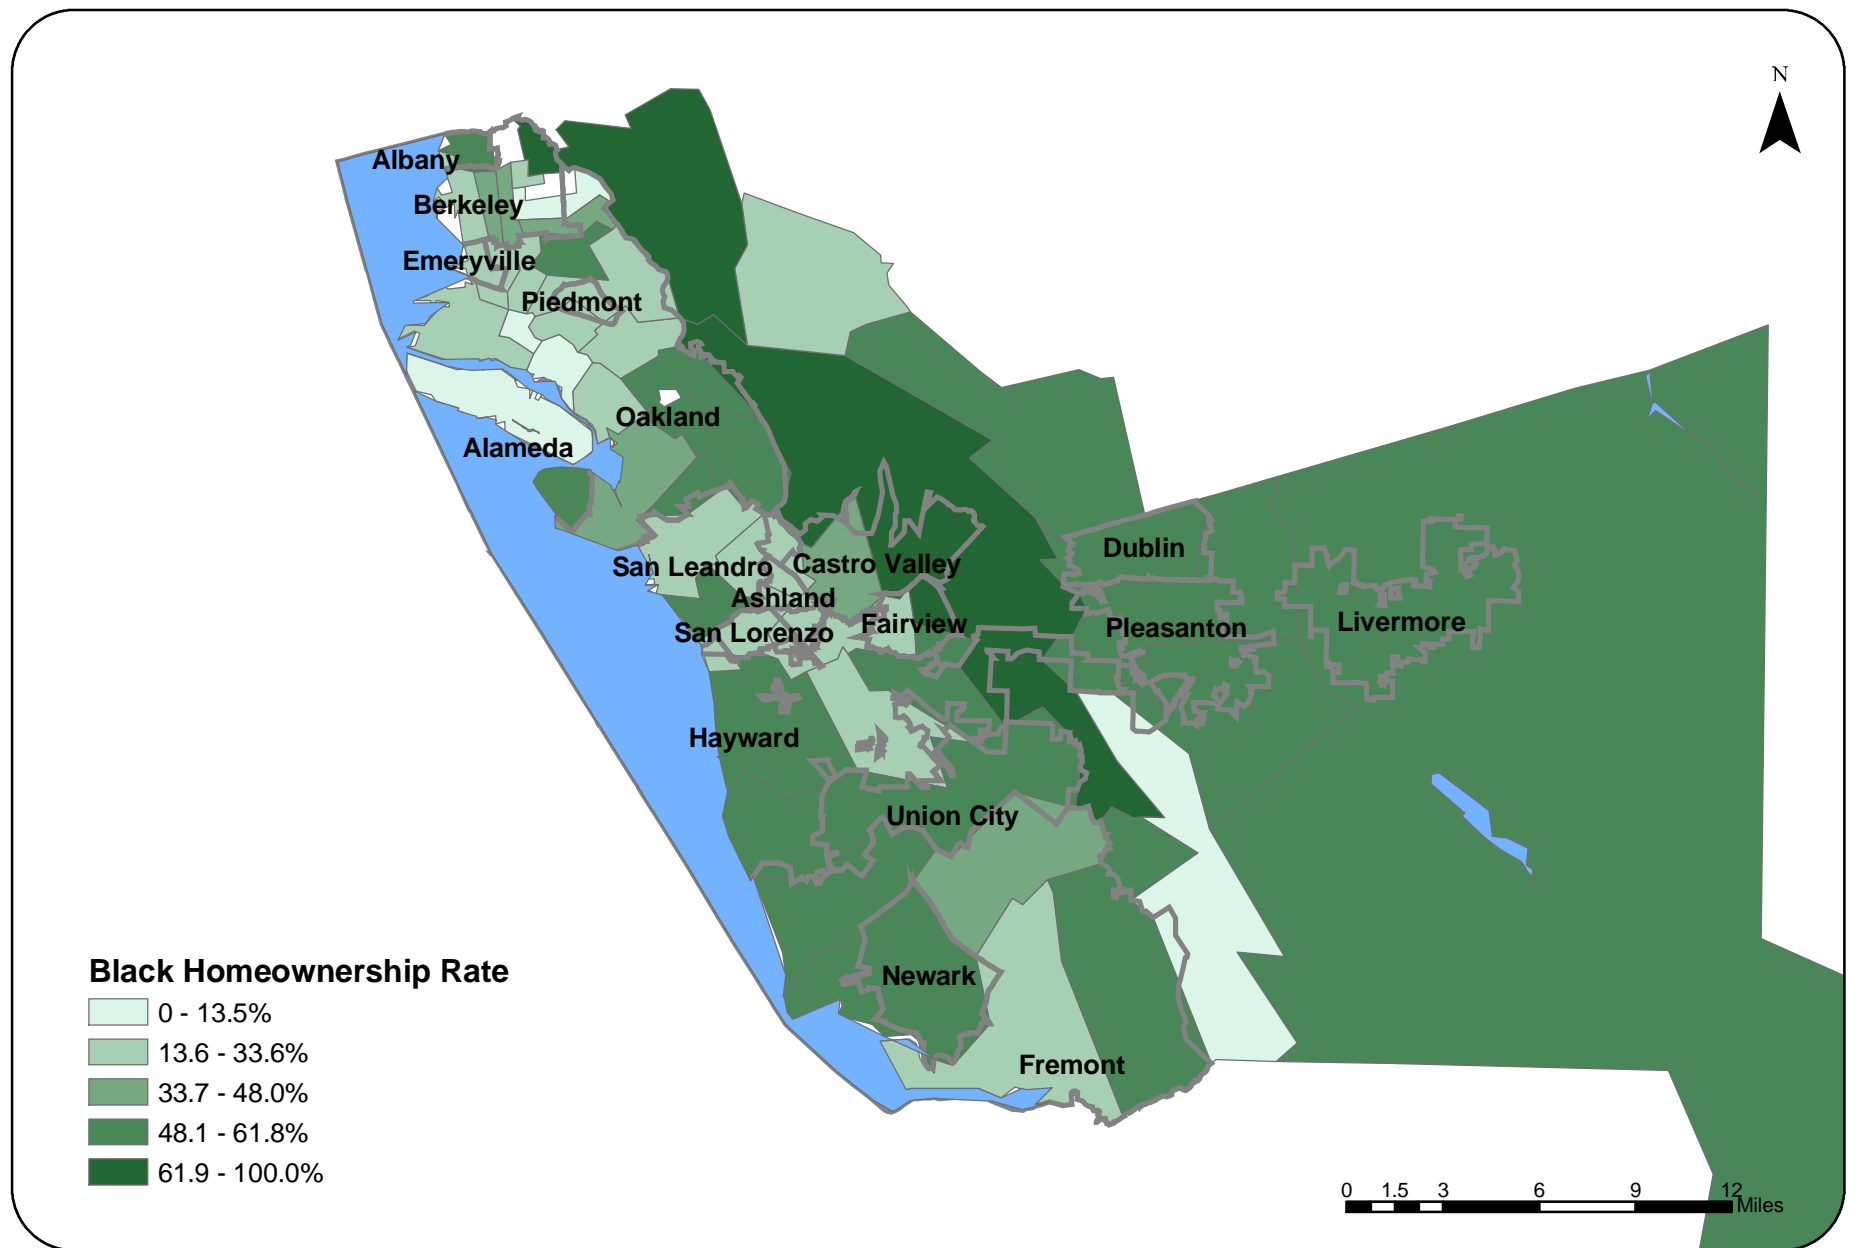

Black Homeownership Rate by Zip Code, Alameda County

Prepared for www.infoalamedacounty.org by Urban Strategies Council, Nov. 17, 2005

Source: 2000 Census